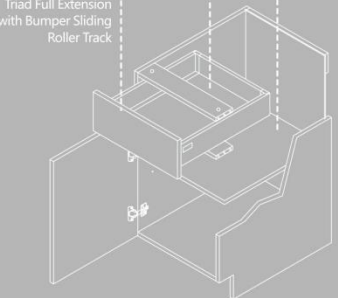

# FRAMELESS CABINET SPECIFICATIONS

**SHELVES**  
3/4" Plywood/Particle Board With

**BOX MATERIAL**  
3/4" Plywood/Particle Board With  
White Melamine  
Finish

**DRAWER & GLIDES**  
Triad Full Extension  
with Bumper Sliding  
Roller Track