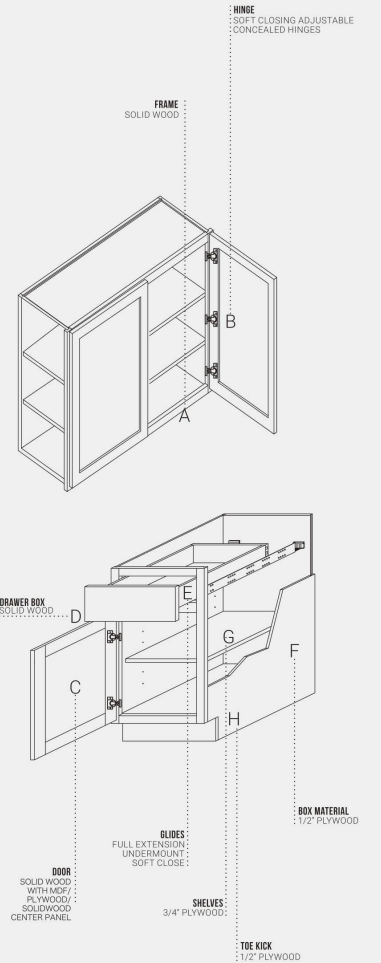

**ARTISTIC
COLLECTION**

**BREEZE
COLLECTION**

**SHAKER
COLLECTION**

**COTTAGE
COLLECTION**

FRAMED CABINET SPECIFICATIONS