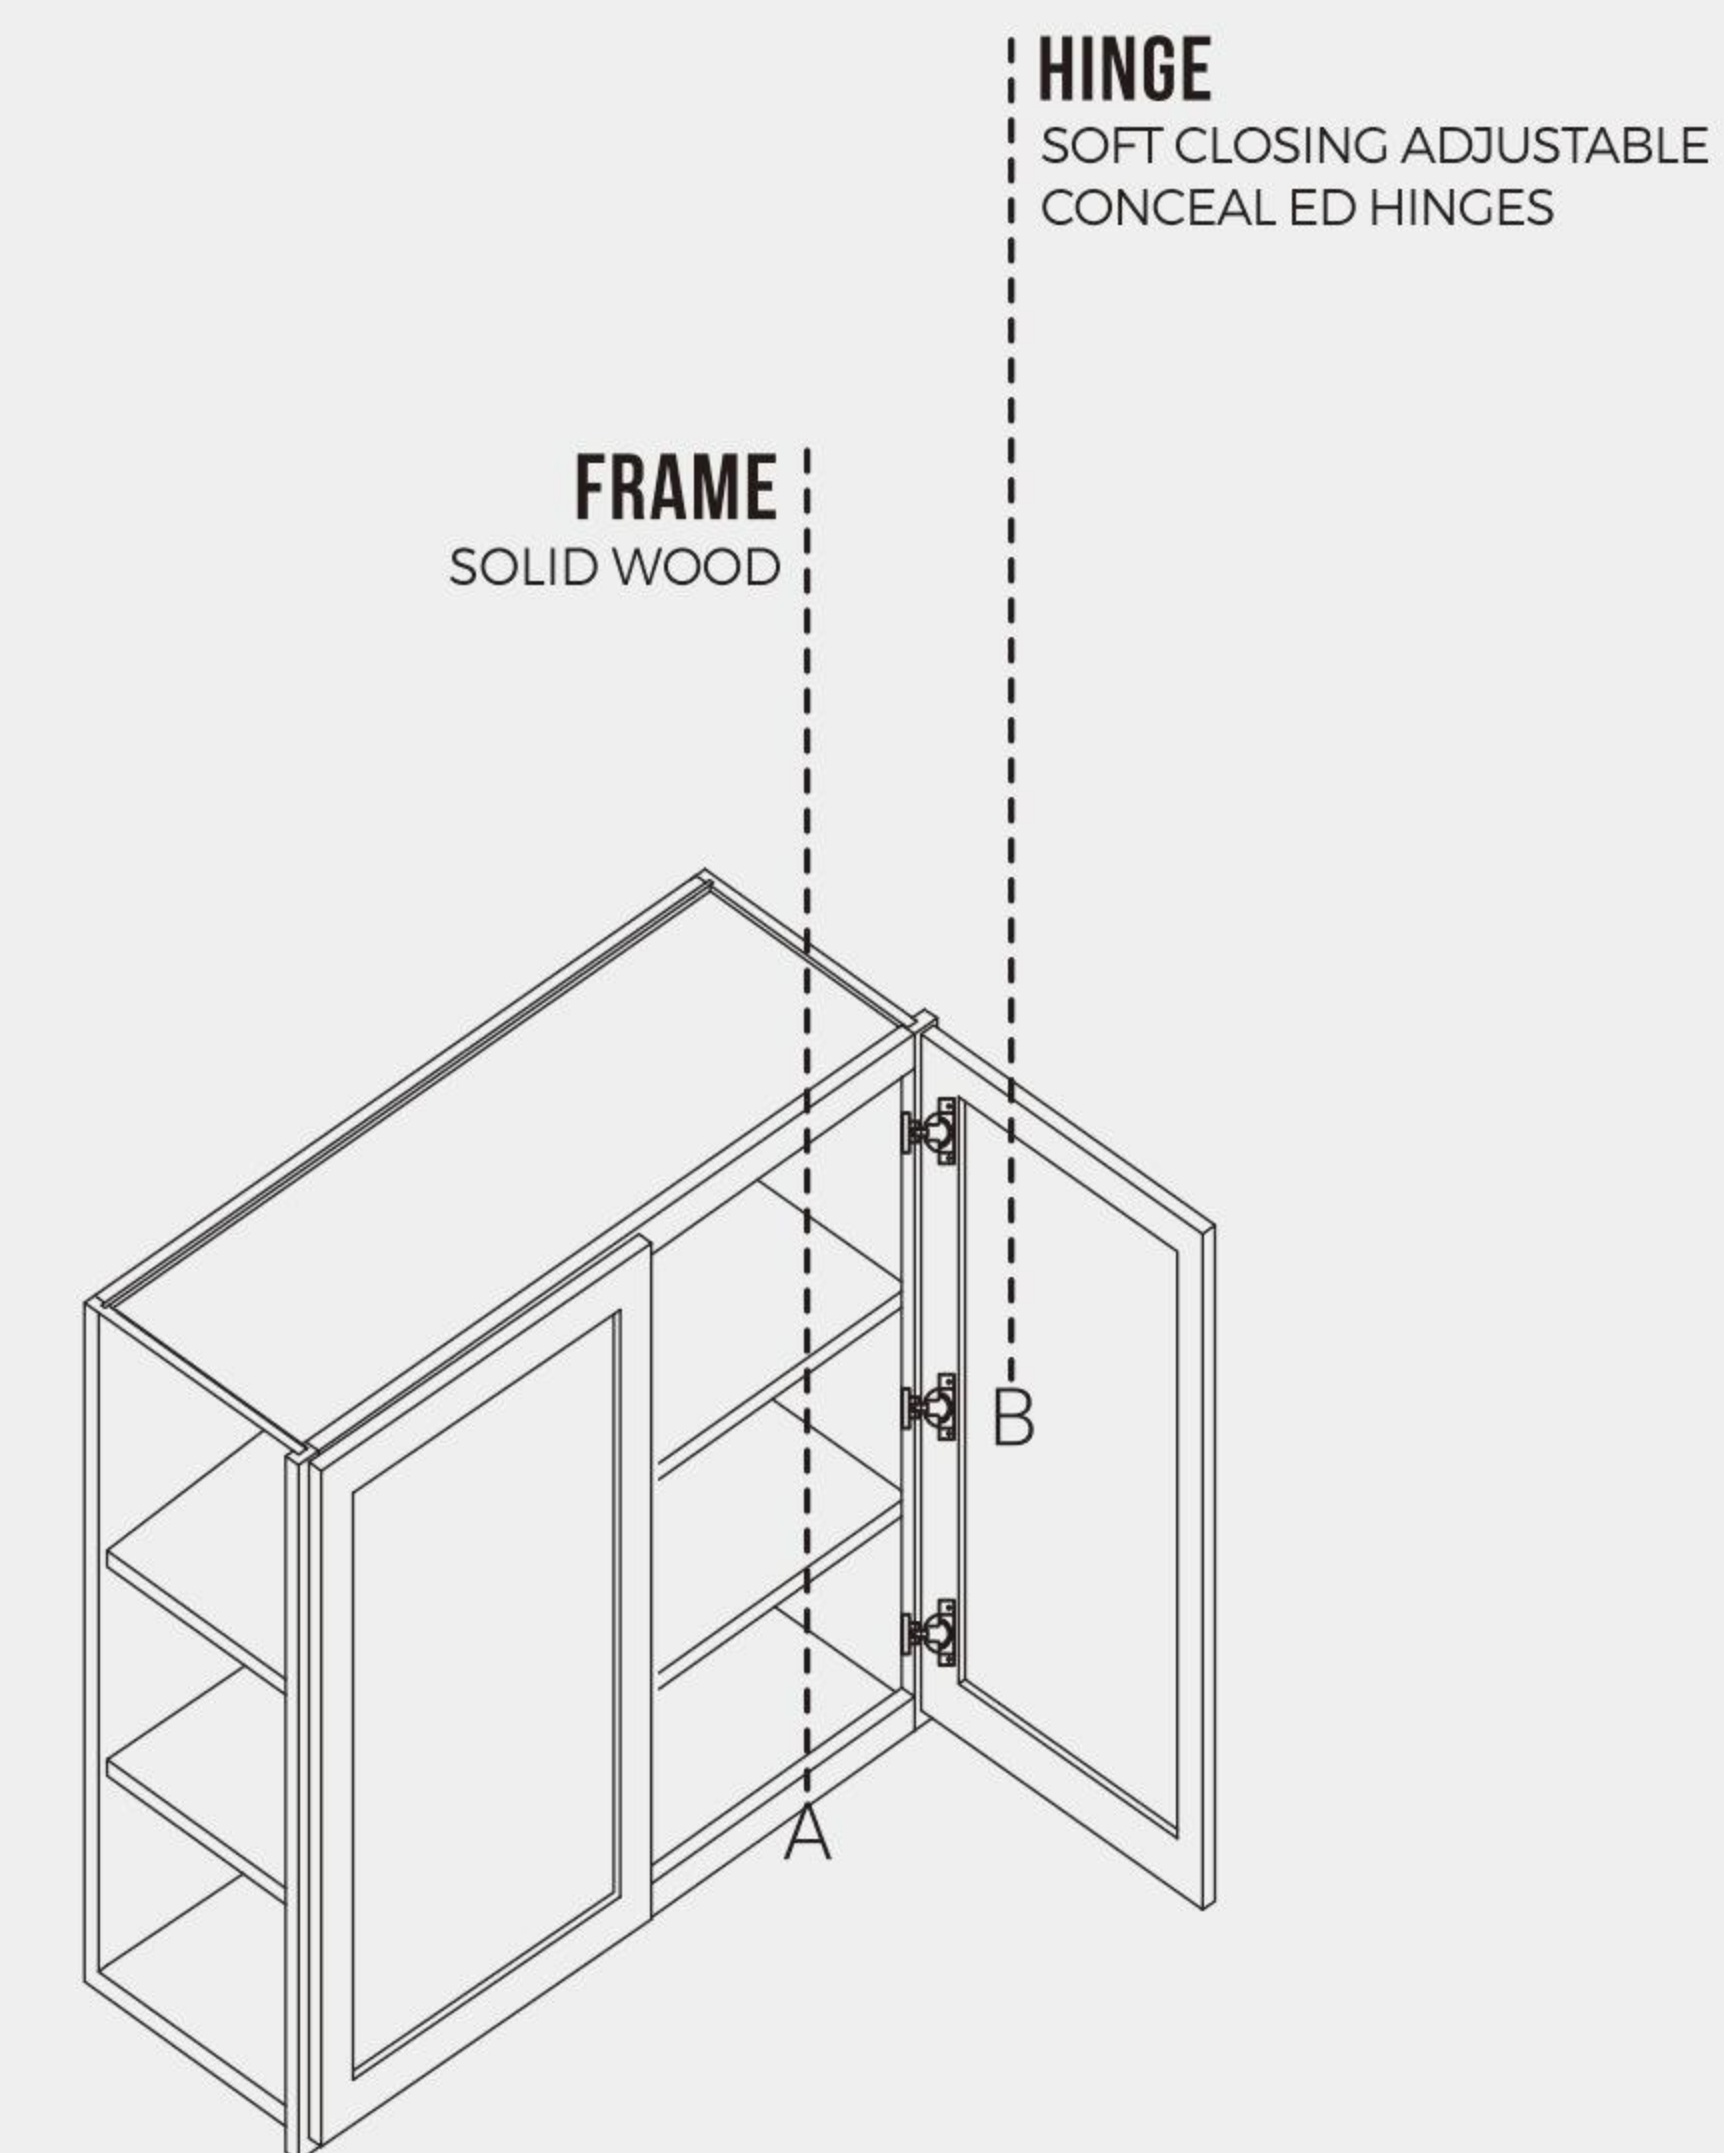

Vietnam

SPECIFICATIONS

FRAMED CABINET

FRAMELESS CABINET

**ARTISTIC
COLLECTION**

Black Oak Oak Maple White Gray Navy

**SHAKER
COLLECTION**

Black Oak White Gray Blue Espresso