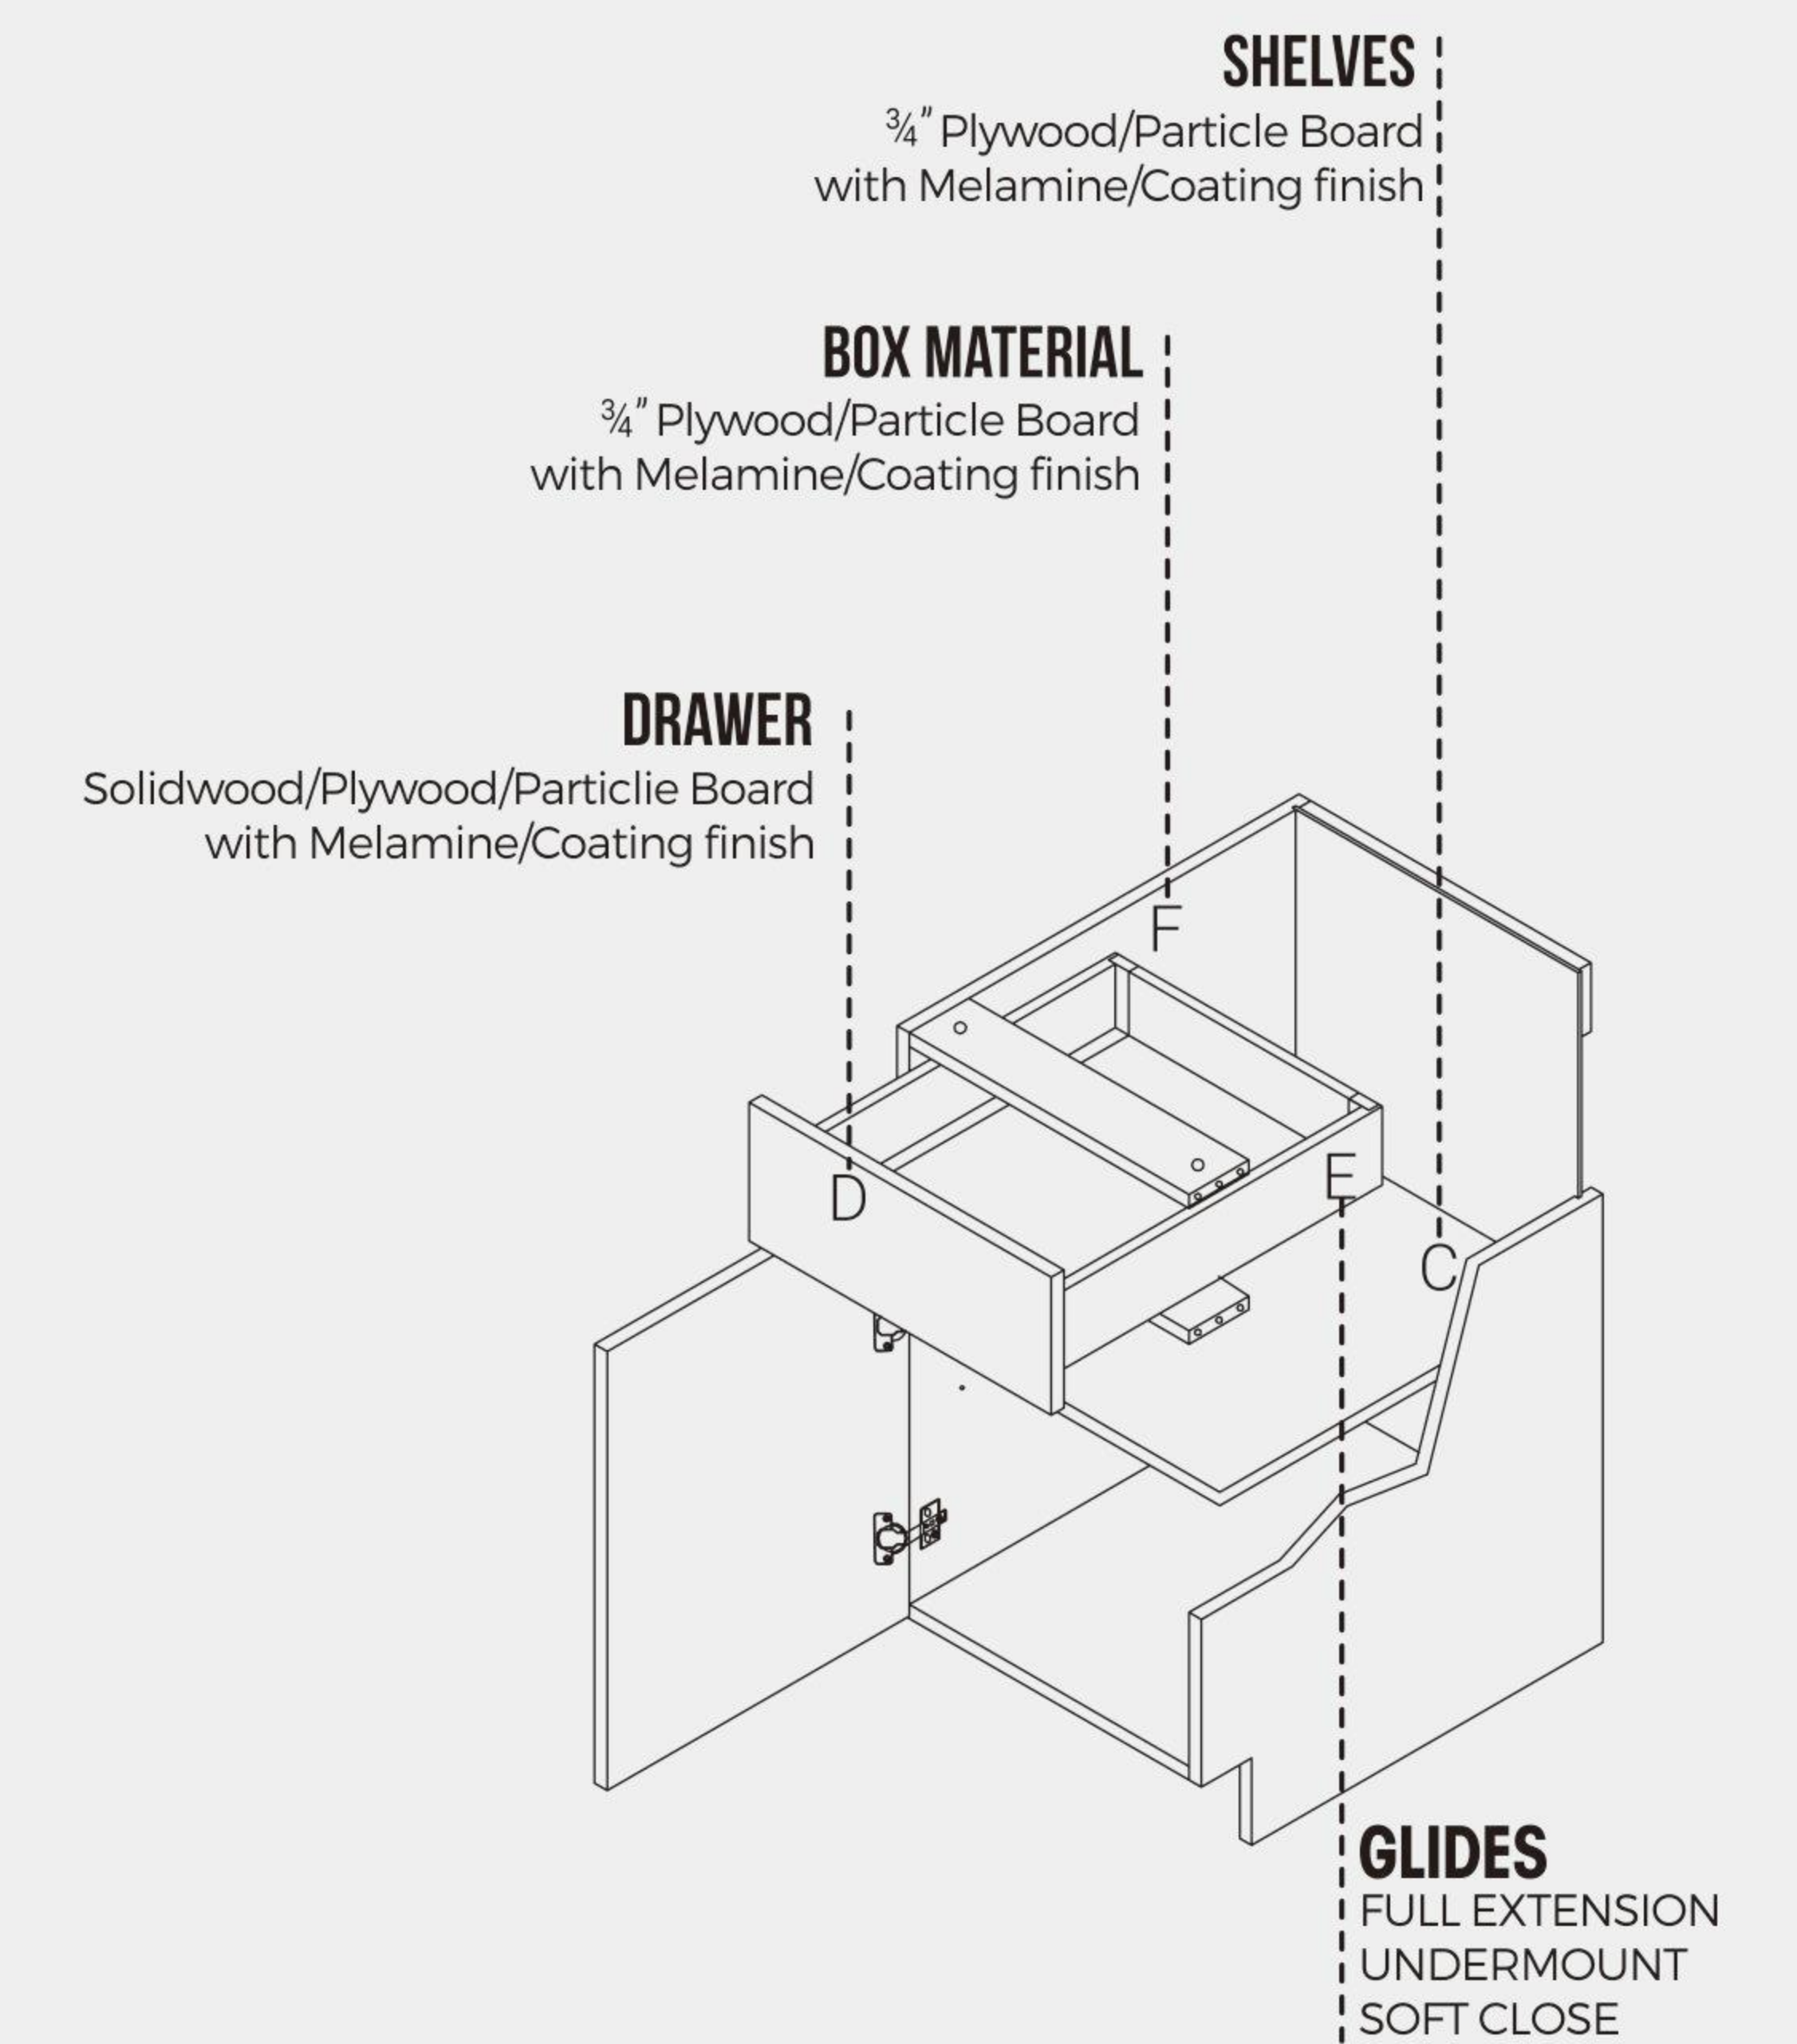

Vietnam

SPECIFICATIONS

FRAMED CABINET

FRAMELESS CABINET

**ARTISTIC
COLLECTION**

Black Oak Oak Maple White Gray Navy

**SHAKER
COLLECTION**

Black Oak White Gray Blue Espresso