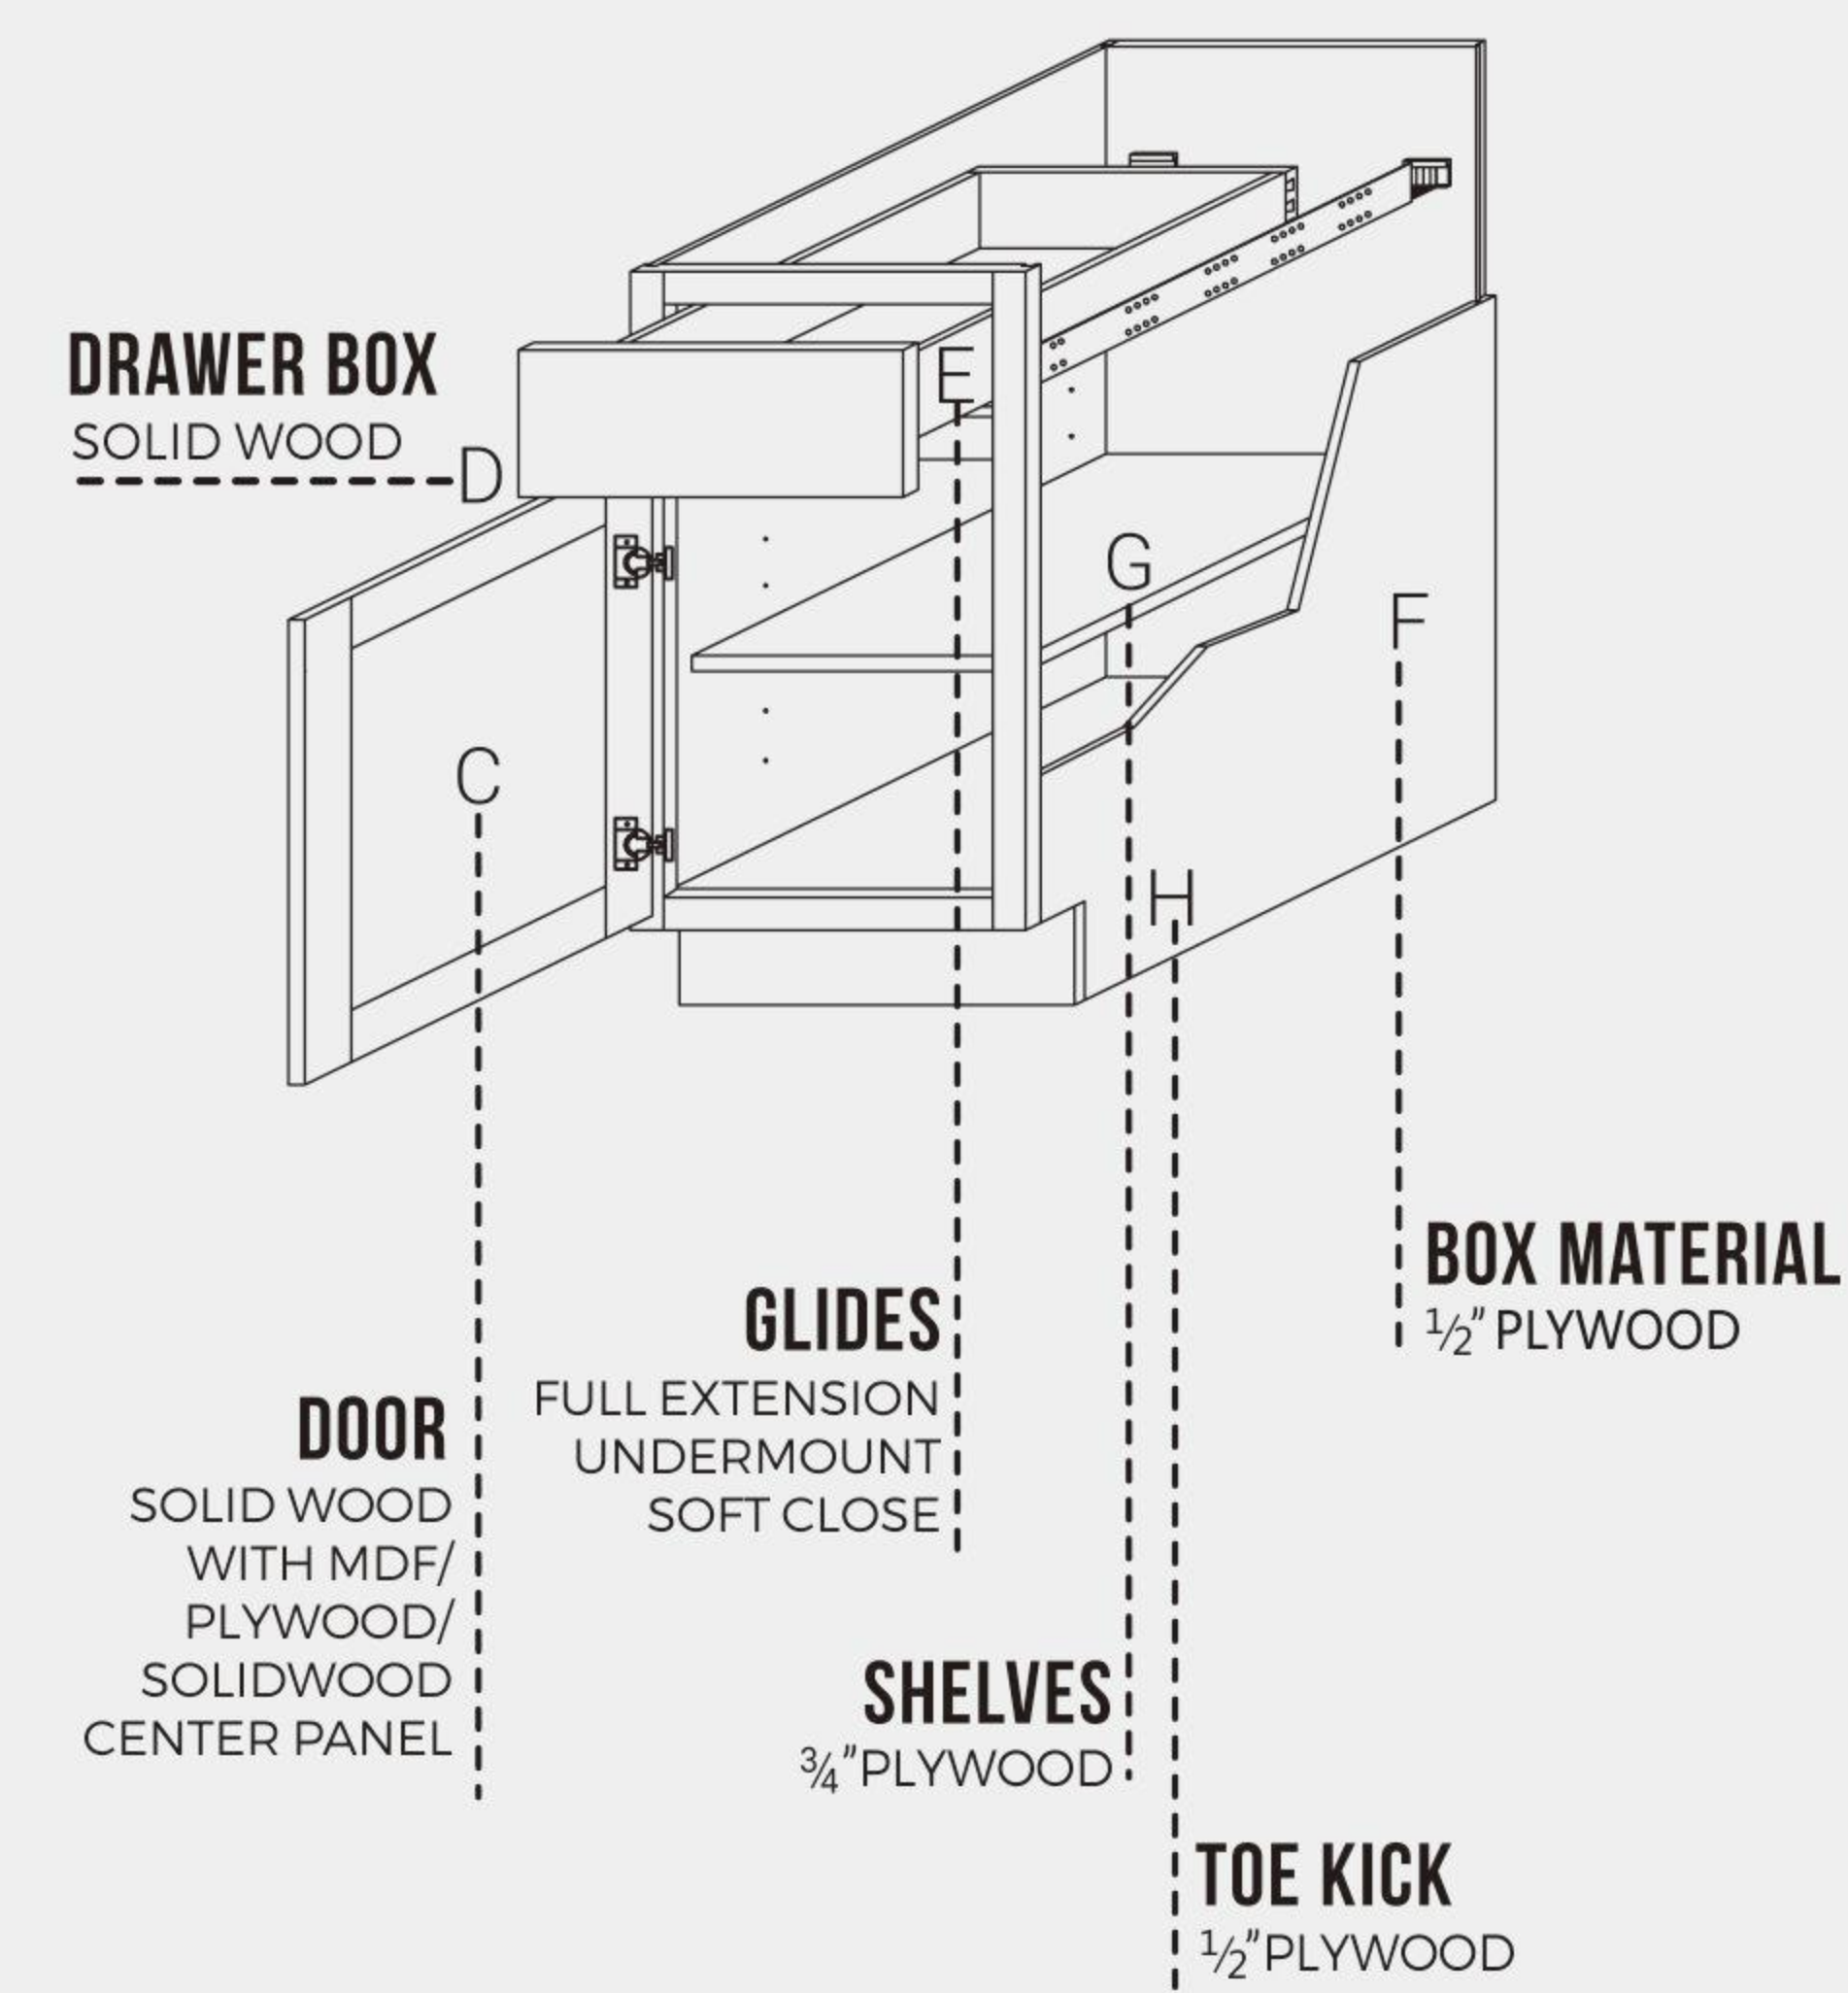

Vietnam

SPECIFICATIONS

FRAMED CABINET

FRAMELESS CABINET

**ARTISTIC
COLLECTION**

Black Oak Oak Maple White Gray Navy

**SHAKER
COLLECTION**

Black Oak White Gray Blue Espresso