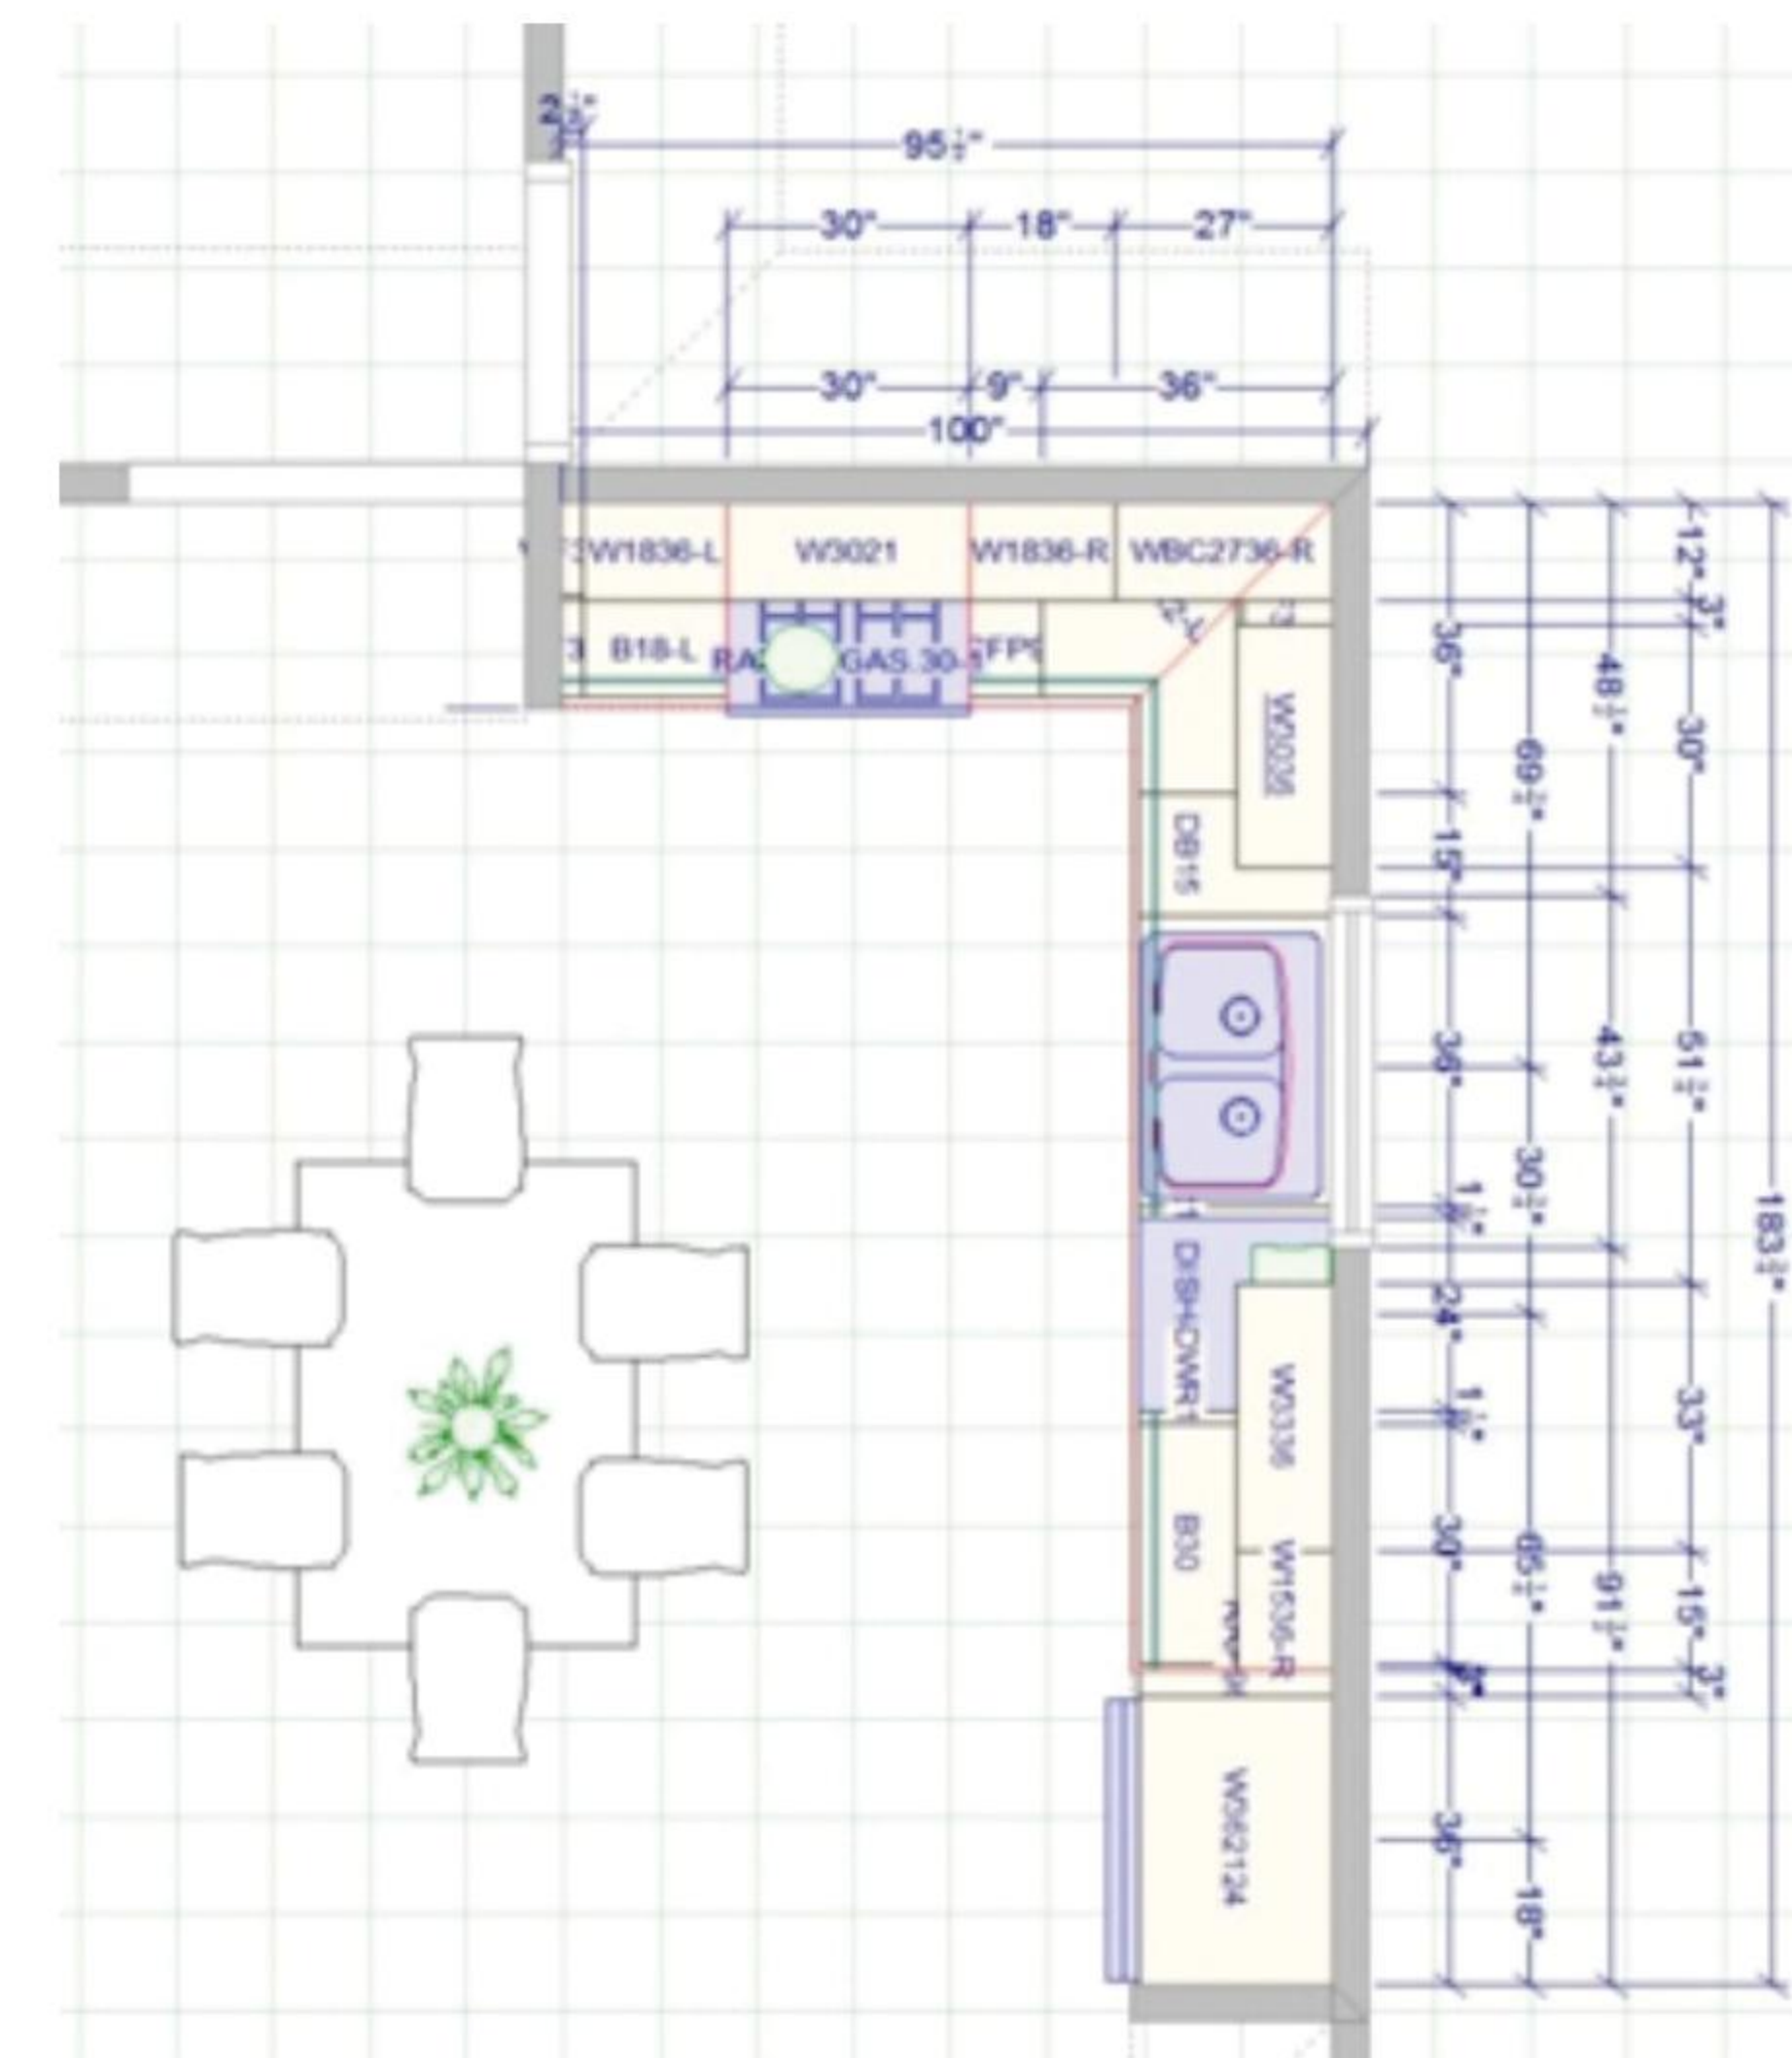

○ Antique White

● Maple Cherry

Project Specialist

Project Specialist

• Read Plan

Professional team to read your floor plan, convert to 2020 program and show customer 3D rendering.

Project Specialist

ADA Solution