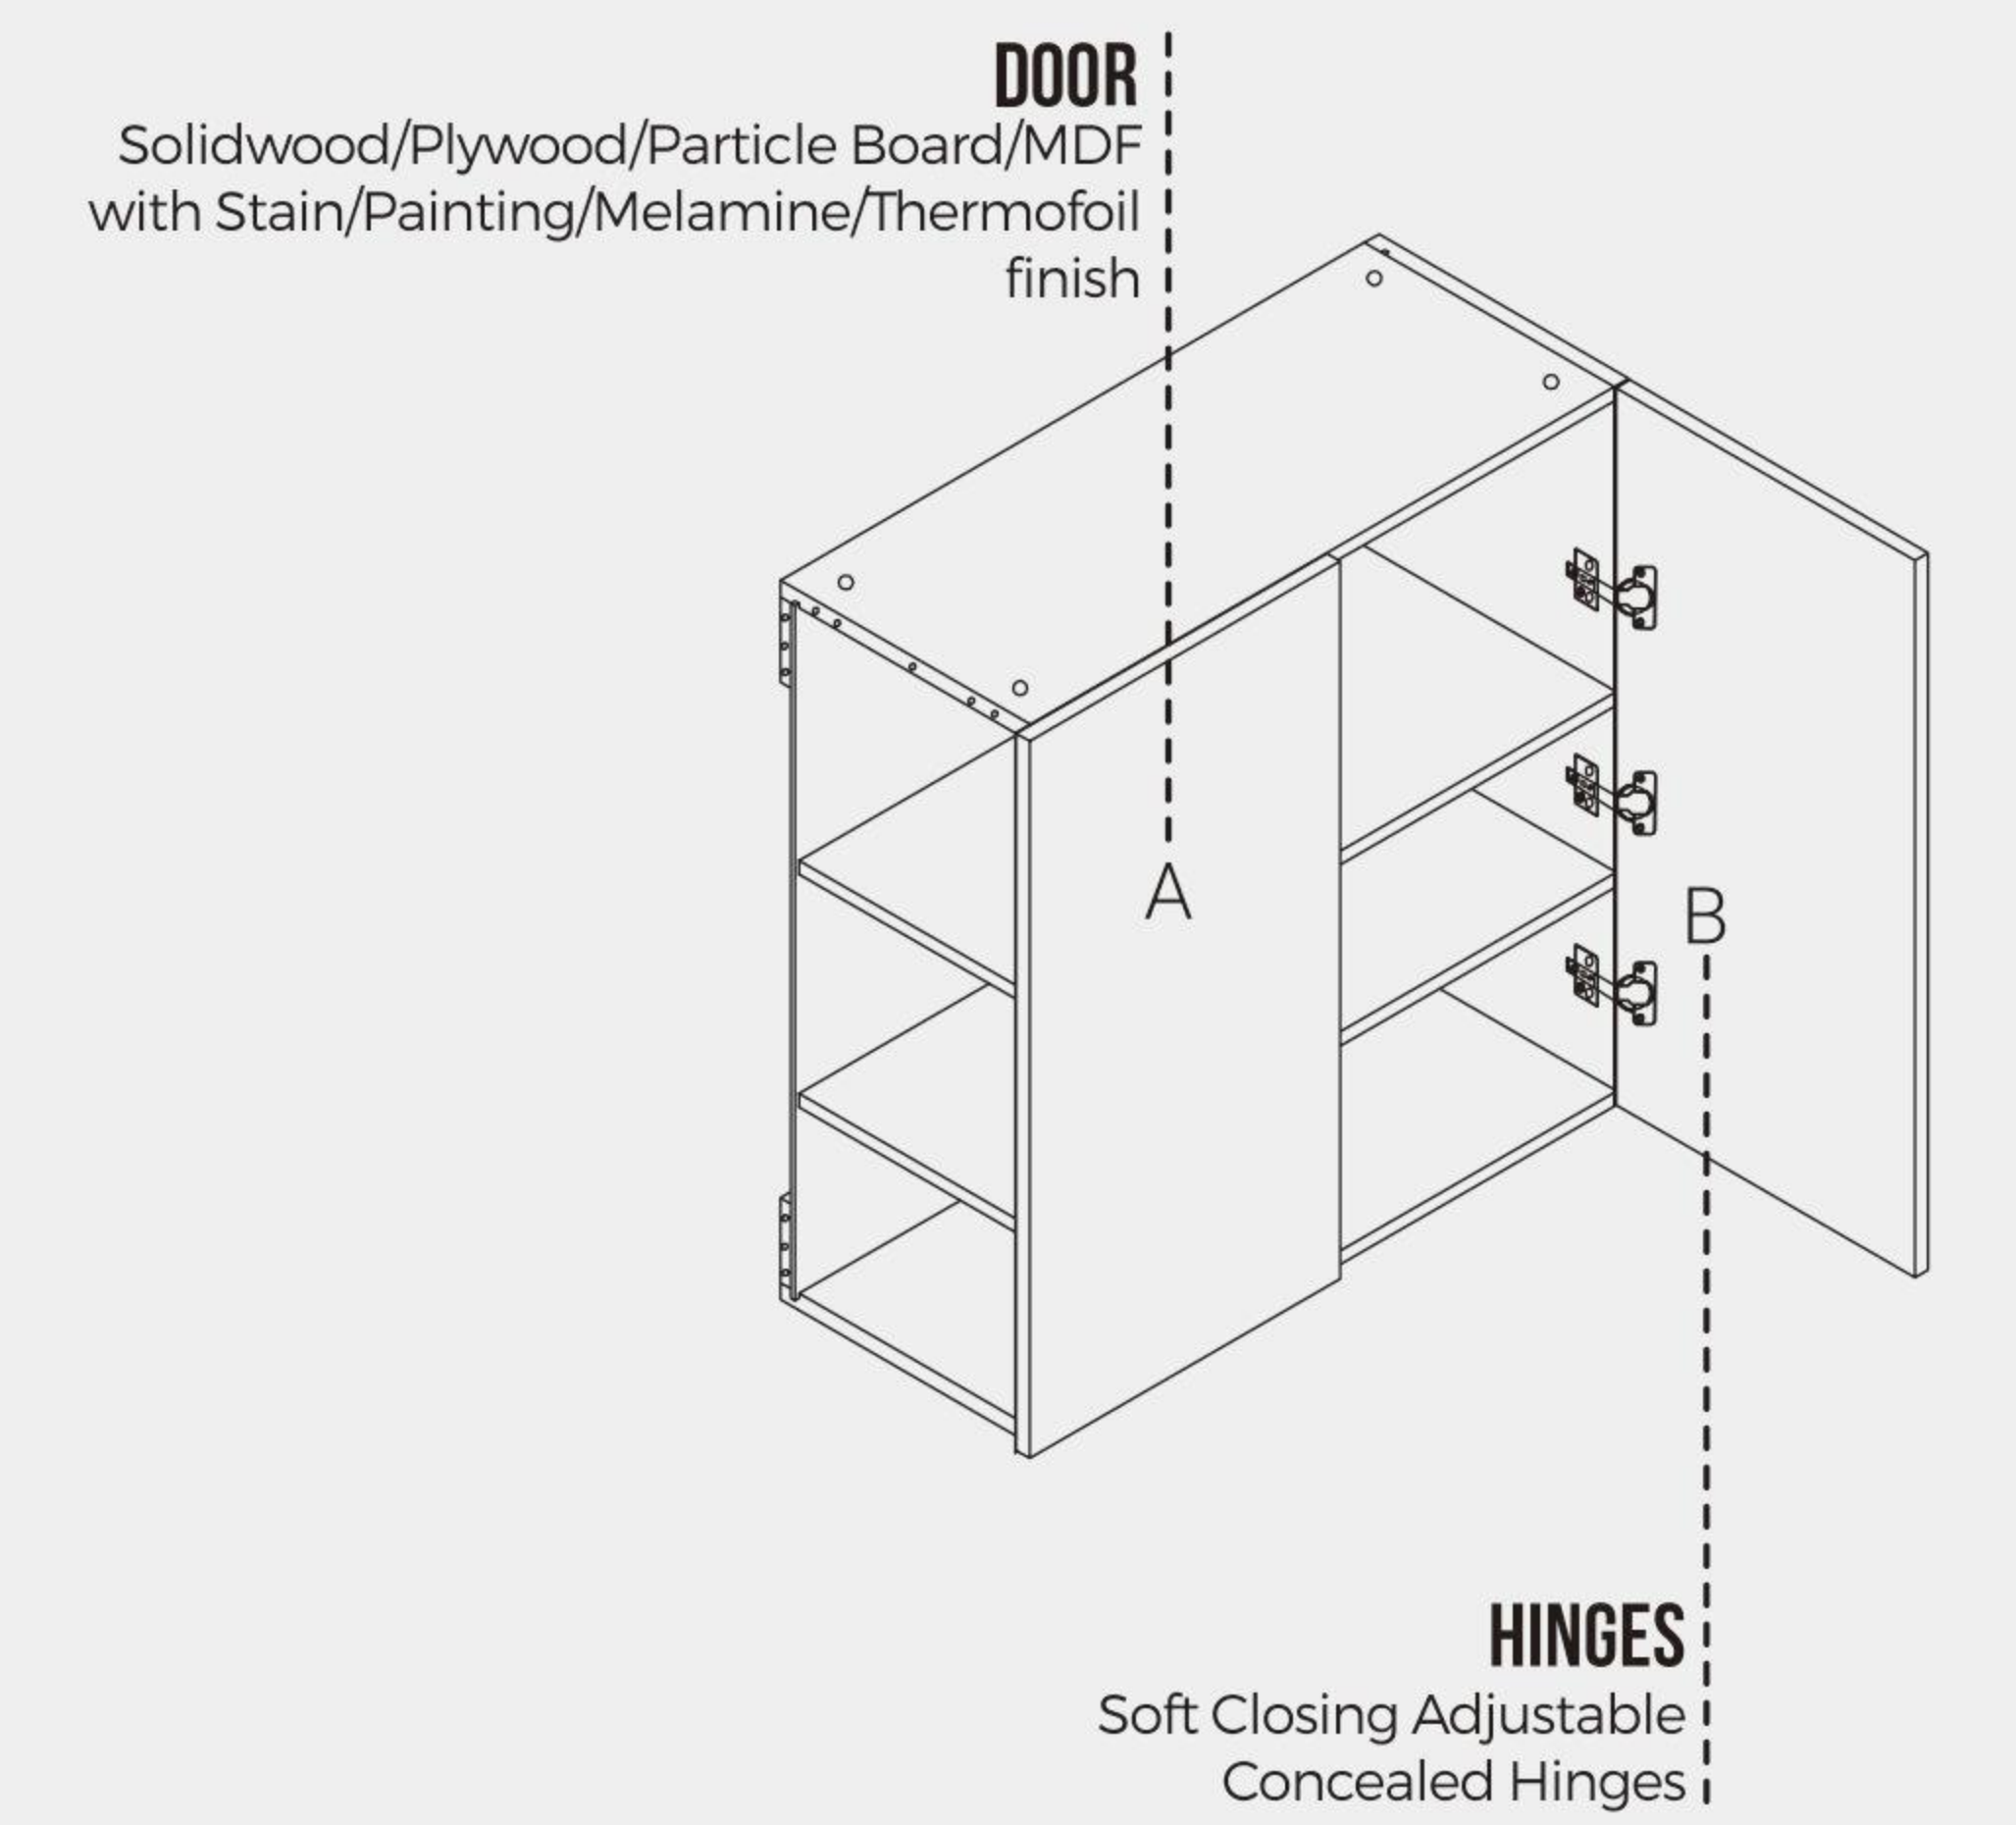

Vietnam

SPECIFICATIONS

FRAMED CABINET

FRAMELESS CABINET

**ARTISTIC
COLLECTION**

Black Oak Oak Maple White Gray Navy

**SHAKER
COLLECTION**

Black Oak White Gray Blue Espresso